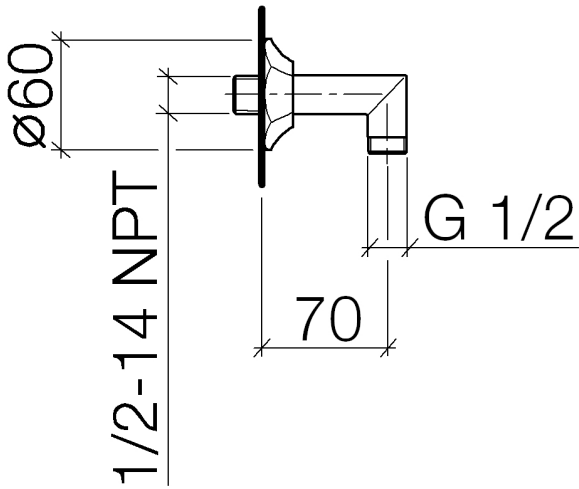

28 450 370

- 1/2" shower outlet
  - rosette Ø 60 mm
  - 1/2" connection
- Intrinsic protection against back flow.**

Intrinsic protection against back flow.

	Chrome	28 450 370-00
	Chrome	28 450 370-00 0010
	Brushed Platinum	28 450 370-06
	Brushed Platinum	28 450 370-06 0010
	Platinum	28 450 370-08
	Platinum	28 450 370-08 0010
	Durabrand (23kt Gold)	28 450 370-09
	Durabrand (23kt Gold)	28 450 370-09 0010
	Brushed Durabrand (23kt Gold)	28 450 370-28
	Brushed Durabrand (23kt Gold)	28 450 370-28 0010
	Brushed Dark Platinum	28 450 370-99
	Brushed Dark Platinum	28 450 370-99 0010

**Required miscellaneous**

**Concealed adapter -**

35 080 970-90  
0010

28 450 370

Flow rate chart

Certificates

Belgaqua\_21-381-  
27\_7.

28 450 370

### Spare parts list

No.	Item Number	Name	Quantity used	Delivery time
1	09 27 37 003-00	rosette	1	10
2	90 14 10 026 00 90	seal	1	2
3	09 11 03 021-00	connection	1	10
4	90 23 01 040 00 90	back-flow preventer	1	2