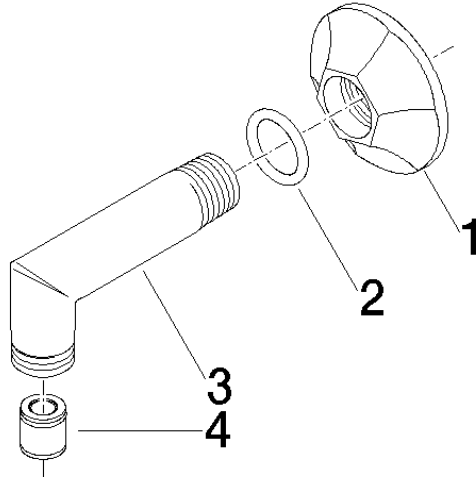

28 450 370

- 1/2" shower outlet
  - rosette Ø 60 mm
  - 1/2" connection
- Intrinsic protection against back flow.**

Intrinsic protection against back flow.

	Chrome	28 450 370-00
	Chrome	28 450 370-00 0010
	Brushed Platinum	28 450 370-06
	Brushed Platinum	28 450 370-06 0010
	Platinum	28 450 370-08
	Platinum	28 450 370-08 0010
	Durabrand (23kt Gold)	28 450 370-09
	Durabrand (23kt Gold)	28 450 370-09 0010
	Brushed Durabrand (23kt Gold)	28 450 370-28
	Brushed Durabrand (23kt Gold)	28 450 370-28 0010
	Brushed Dark Platinum	28 450 370-99
	Brushed Dark Platinum	28 450 370-99 0010

**Required miscellaneous**

**Concealed adapter -**

35 080 970-90  
0010

28 450 370

Flow rate chart

Certificates

Belgaqua\_21-381-  
27\_7.

28 450 370

### Spare parts list

No.	Item Number	Name	Quantity used	Delivery time
1	09 27 37 003-00	rosette	1	10
2	90 14 10 026 00 90	seal	1	2
3	09 11 03 021-00	connection	1	10
4	90 23 01 040 00 90	back-flow preventer	1	2