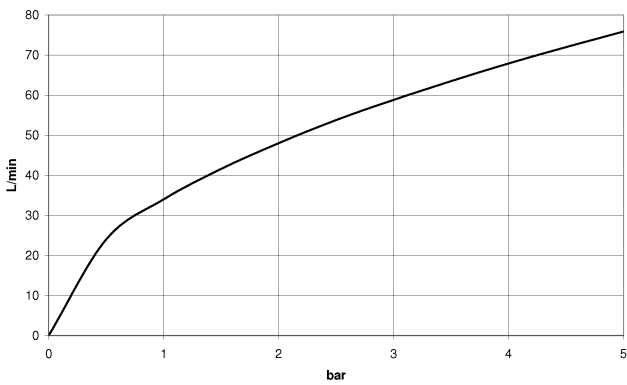

28 450 370

- 1/2" shower outlet
  - rosette Ø 60 mm
  - 1/2" connection
- Intrinsic protection against back flow.**

Intrinsic protection against back flow.

	Chrome	28 450 370-00
	Chrome	28 450 370-00 0010
	Brushed Platinum	28 450 370-06
	Brushed Platinum	28 450 370-06 0010
	Platinum	28 450 370-08
	Platinum	28 450 370-08 0010
	Durabrand (23kt Gold)	28 450 370-09
	Durabrand (23kt Gold)	28 450 370-09 0010
	Brushed Durabrand (23kt Gold)	28 450 370-28
	Brushed Durabrand (23kt Gold)	28 450 370-28 0010
	Brushed Dark Platinum	28 450 370-99
	Brushed Dark Platinum	28 450 370-99 0010

**Required miscellaneous**

**Concealed adapter -**

35 080 970-90  
0010

28 450 370

Flow rate chart

Certificates

Belgaqua\_21-381-  
27\_7.

28 450 370